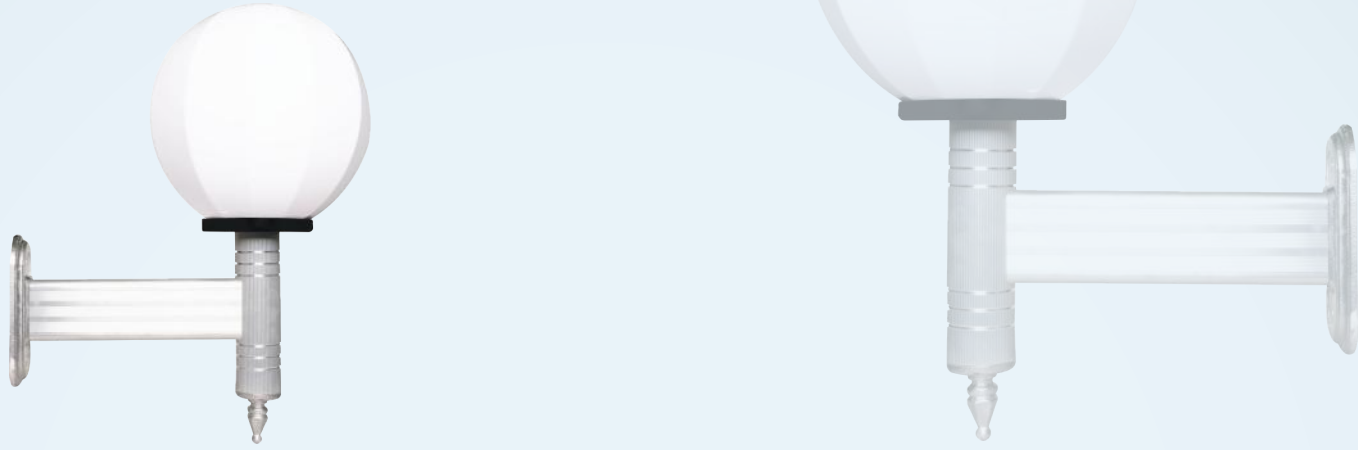

Accessories

Wall Light

Description

- Thanks to this model of wall lights in natural aluminum, globes with diameters higher than 250 mm can be fixed on the walls by providing efficient lighting for open spaces and gardens.
- Material: Natural Aluminum.
- Circular section with a diameter of 60 mm.
- Small and Big models according to the globe's diameter.

Wall Light	Globe Diameter
Small model (PM)	250 mm - 300 mm
Big model (GM)	400 mm - 500 mm